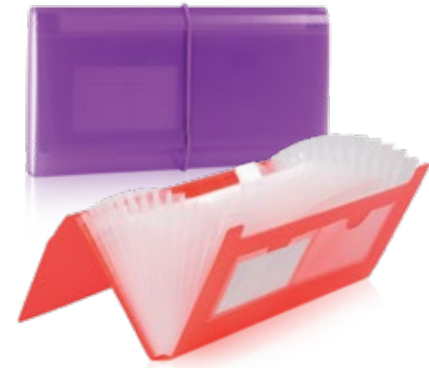

43985 0

■ 4398 -

Size: 9 1/2" x 13", 13 pockets
 Shelf bx: n/a
 Master ctn: 12
 Assorted pk: AE43980-5

■ ■ EXPANDING FILE

■ 4396 -

Size: 5 1/4" x 10 1/2", 13 pockets
 Shelf bx: n/a
 Master ctn: 12
 Assorted pk: AE43930-0