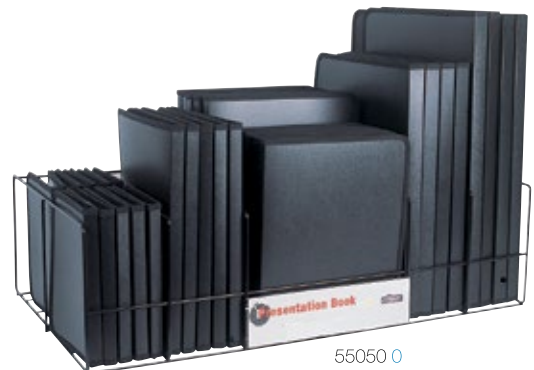

■ 93630 4

Size: 11" x 14"
 Shelf bx: 6
 Master ctn: 12

■ 55050

Size: 29" x 16 1/2" x 10"
 Shelf bx: n/a
 Master ctn: 1

Art Presentation Book

55050 0

All academico notebooks and sketchbook are made from 100% bagasse paper. It's a tree free, renewable resource made from sugar cane fiber waste. Hard cover, wired bound, 120 sheets, 2 subjects.