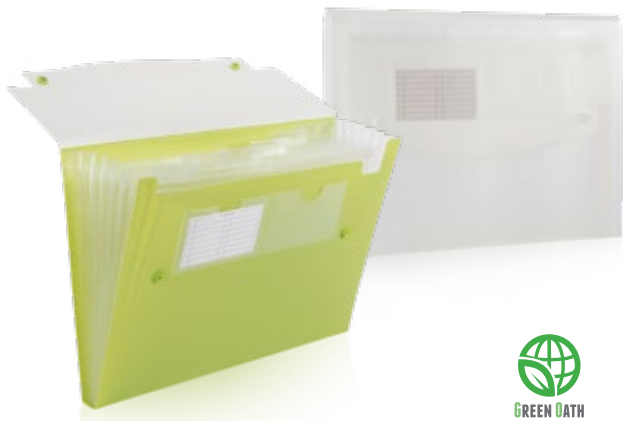

■ 4377 -

Size: Letter, 7 pockets
Shelf bx: n/a
Master ctn: 12
Assorted pk: AE43770-2