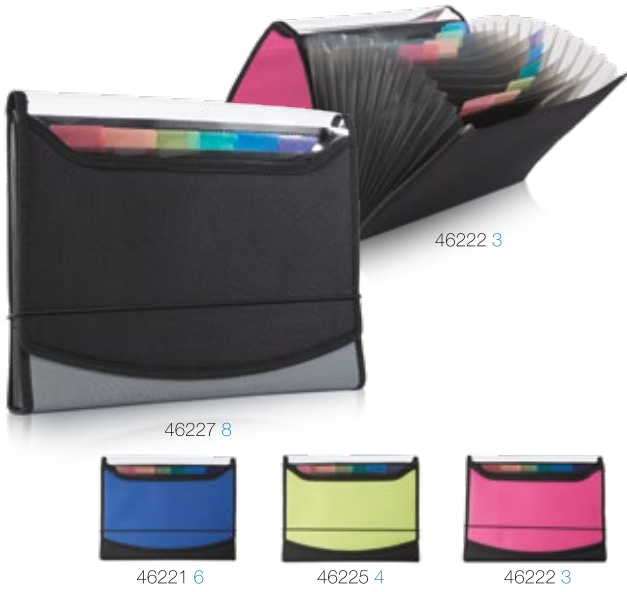

■ 4622 -

Size: Letter, 13 pockets
Shelf bx: n/a
Master ctn: 12
Assorted pk: AE46220-9